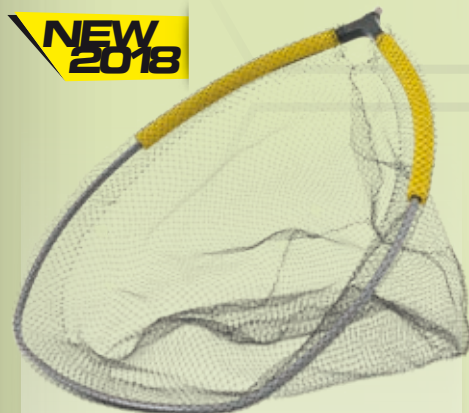

TESTA GUADINO EVA MONO BLACK

🇮🇹 Testa da guadino in alluminio, con rete in nylon e parziale rivestimento in EVA per guadagnare rapidamente le prede, sfruttando le doti di galleggiabilità del materiale espanso.

🇬🇧 Aluminium landing net head, with a nylon mesh, is the partial lining in EVA. Thanks to this solution it will be easier and fast to landing the fish, exploiting the buoyancy of the foam material.

57143**

55x40 cm

1