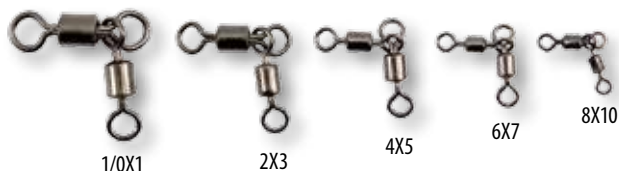

EASY EGG SNAP

NEW

(Min. q.ty 10 bags)

INFO		EASY EGG SNAP				
CODE	SIZE	KG	LBS	PCS X BAG	BAG PRICE	
4990460	M	55	120	10		
4990461	L	70	150	10		

SPEED SNAP

NEW

(Min. q.ty 10 bags)

INFO		SPEED SNAP				
CODE	SIZE	KG	LBS	PCS X BAG	BAG PRICE	
4990420	1	9	20	10		
4990421	2	12	25	10		
4990422	3	16	40	10		
4990423	4	21	46	10		

EASY SNAP

NEW

(Min. q.ty 10 bags)

INFO		EASY SNAP				
CODE	SIZE	KG	LBS	PCS X BAG	BAG PRICE	
4990425	XXL	28	60	5		
4990426	XXXL	45	99	5		

SWIVELS

SQUID LEAD SYSTEM

Art. 4990480

NEW

(Min. q.ty 10 bags)

INFO		SQUID LEAD SYSTEM		
CODE	SIZE	PCS X BAG	BAG PRICE	
4990480	4	5		

ROLLING TRIANGLE SWIVEL

NEW

(Min. q.ty 10 bags)

INFO		ROLLING TRIANGLE SW.			
CODE	SIZE	KG	LBS	PCS X BAG	BAG PRICE
4990470	4X5	22	49	10	
4990471	2X3	40	88	8	
4990472	1/0X1	47	103	6	
4990473	8X10	14	31	10	
4990474	6X7	22	49	10	