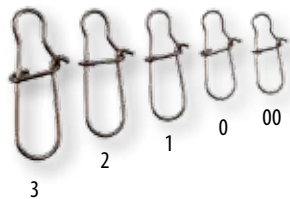

(Box 12 bags x 12 pcs)

INFO		GIRELLA TRIPLA		
CODE	SIZE	KG	GROSS PRICE	
8001616	16	5		
8001618	18	5		
8001620	20	5		

GROSS - 12 BAGS x 12 PCS

GIRELLA ROLLING COLLEGATA

[ITA] Girella rolling collegata brunita con moschettone
 [ENG] Connected rolling swivel with hooked snap.
 [FRA] Emerillon rolling jointe avec agrafe
 [ESP] Emerillón rolling conectado bruñido con mosquetón

(Box 12 bags x 12 pcs.)

INFO		GIRELLA ROLLING		
CODE	SIZE	KG	GROSS PRICE	
8032030	20	12		
8032032	22	9		

BOX - 1 BOX x 100 PCS

MOSCHETTONE HOOKED

(Box x 100 pcs)

[ITA] Moschettone mod.
 Hooked nichelato
 [ENG] Hooked snap
 [FRA] Agrafe "hooked"
 nickelee
 [ESP] Imperdible
 "hooked" mod.
 Hooked niquelado

INFO		MOSCHETTONE HOOKED				
CODE	SIZE	CM.	KG	BOX PRICE		
8000001	1	1,3	20			
8000002	2	1,6	28			
8000003	3	2,0	35			
8000004	4	2,3	40			
8000005	5	2,4	45			
8000006	6	2,8	60			

HOOKED SNAP

(Min. q.ty 10 bags)

INFO		HOOKED SNAP		
CODE	SNAP SIZE	PCS X BAGS	BAG PRICE	
4990295	6	10		

QUICK SNAP

NEW

(Min. q.ty 10 bags)

INFO		QUICK SNAP				
CODE	SIZE	KG	LBS	PCS X BAG	BAG PRICE	
4990450	00	4	10	10		
4990451	0	9	20	10		
4990452	1	12	25	10		
4990453	2	18	40	10		
4990454	3	25	55	10		