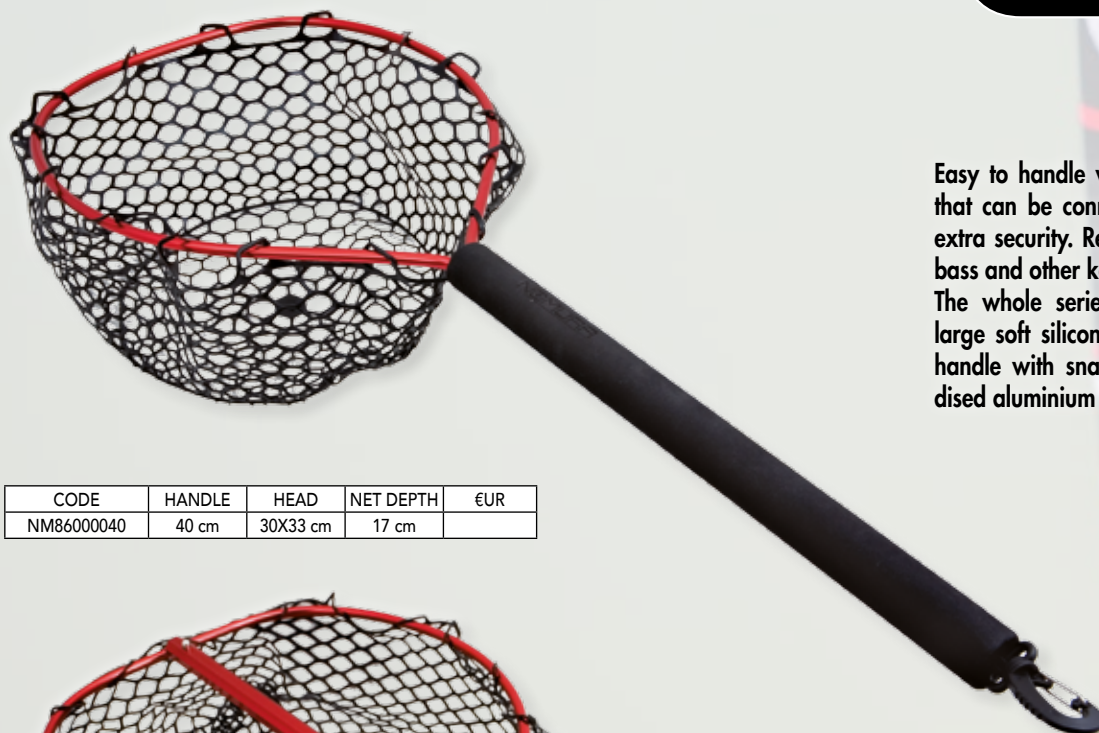

# NOMURA KAYAK & BELLY NETS

CODE	HANDLE	HEAD	NET DEPTH	€UR
NM86000015	15 cm	40X32 cm	17 cm	

CODE	HANDLE	HEAD	NET DEPTH	€UR
NM86000040	40 cm	30X33 cm	17 cm	

Easy to handle with a draw string cord that can be connected to the kayak for extra security. Recommended for bream, bass and other kayak caught species. The whole series features fish friendly large soft silicone mesh, elastic cord on handle with snap, rounded corners and anodised aluminium handle, EVA grip.

CODE	HANDLE	HEAD	NET DEPTH	€UR
NM86000085	85 cm	45X38 cm	30 cm	

RECOMMENDED BY TROUT AREA TEAM

# NOMURA NETS

TELESCOPIC ALUMINIUM HANDLE  
WITH EVA INSERT – SILICONE NET  
FLAT BOTTOM

CODE	HANDLE	HEAD	NET DEPTH	EUR
NM86000005	30/44 cm	45X35 cm	25 cm	

Quick release  
with magnetic clip with cord  
and safety snaps.

## BOGA GRIPPER

Special grip perfect for ultra light techniques  
Rockfishing, Street Fishing, Trout Area.  
Compact size, easy opening knob,  
spiral security wire with snap, hi-grade  
aluminum construction, rust proof stain-  
less steel jaws' spring.