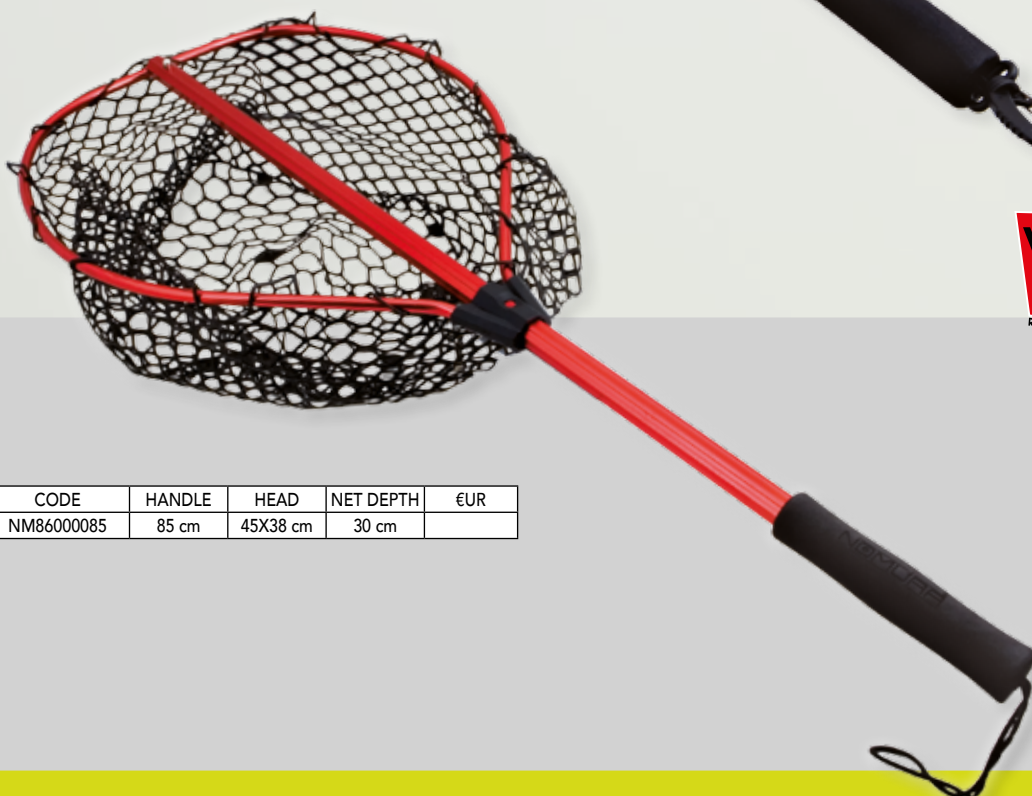

# NOMURA KAYAK & BELLY NETS

CODE	HANDLE	HEAD	NET DEPTH	€UR
NM86000015	15 cm	40X32 cm	17 cm	

CODE	HANDLE	HEAD	NET DEPTH	€UR
NM86000040	40 cm	30X33 cm	17 cm	

Easy to handle with a draw string cord that can be connected to the kayak for extra security. Recommended for bream, bass and other kayak caught species. The whole series features fish friendly large soft silicone mesh, elastic cord on handle with snap, rounded corners and anodised aluminium handle, EVA grip.

CODE	HANDLE	HEAD	NET DEPTH	€UR
NM86000085	85 cm	45X38 cm	30 cm	

RECOMMENDED BY TROUT AREA TEAM

# NOMURA NETS

TELESCOPIC ALUMINIUM HANDLE  
WITH EVA INSERT – SILICONE NET  
FLAT BOTTOM

CODE	HANDLE	HEAD	NET DEPTH	EUR
NM86000005	30/44 cm	45X35 cm	25 cm	

Quick release  
with magnetic clip with cord  
and safety snaps.

## BOGA GRIPPER

Special grip perfect for ultra light techniques  
Rockfishing, Street Fishing, Trout Area.  
Compact size, easy opening knob,  
spiral security wire with snap, hi-grade  
aluminum construction, rust proof stain-  
less steel jaws' spring.