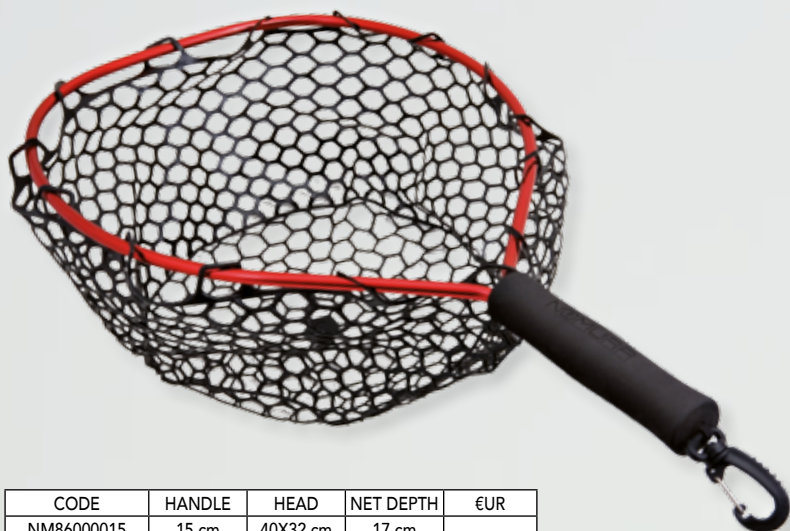

# NOMURA KAYAK & BELLY NETS

CODE	HANDLE	HEAD	NET DEPTH	€UR
NM86000015	15 cm	40X32 cm	17 cm	

CODE	HANDLE	HEAD	NET DEPTH	€UR
NM86000040	40 cm	30X33 cm	17 cm	

Easy to handle with a draw string cord that can be connected to the kayak for extra security. Recommended for bream, bass and other kayak caught species. The whole series features fish friendly large soft silicone mesh, elastic cord on handle with snap, rounded corners and anodised aluminium handle, EVA grip.

CODE	HANDLE	HEAD	NET DEPTH	€UR
NM86000085	85 cm	45X38 cm	30 cm	

RECOMMENDED BY TROUT AREA TEAM

# NOMURA NETS

TELESCOPIC ALUMINIUM HANDLE  
WITH EVA INSERT – SILICONE NET  
FLAT BOTTOM

CODE	HANDLE	HEAD	NET DEPTH	EUR
NM86000005	30/44 cm	45X35 cm	25 cm	

Quick release  
with magnetic clip with cord  
and safety snaps.

## BOGA GRIPPER

Special grip perfect for ultra light techniques  
Rockfishing, Street Fishing, Trout Area.  
Compact size, easy opening knob,  
spiral security wire with snap, hi-grade  
aluminum construction, rust proof stain-  
less steel jaws' spring.