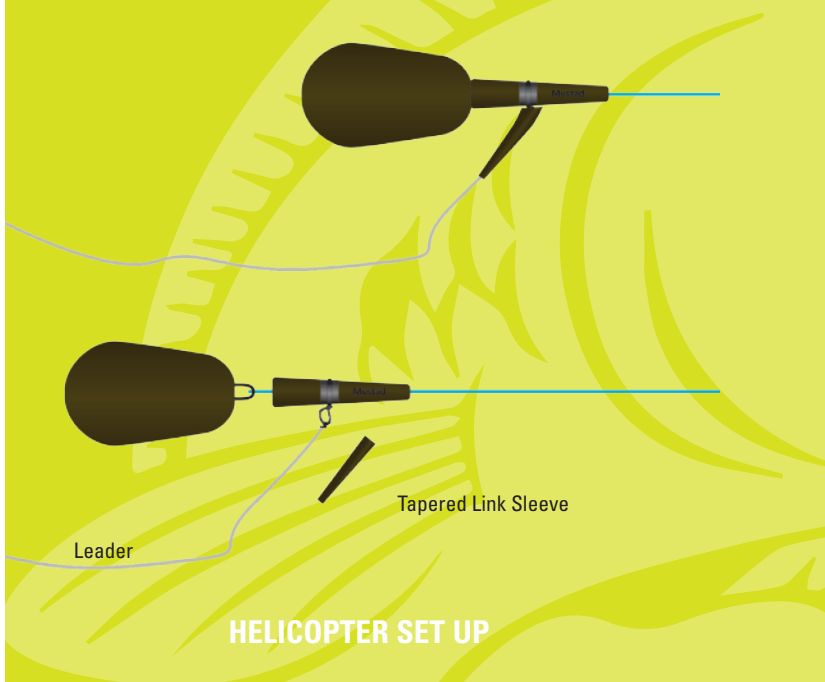

CARP ACCESSORIES

It is with great pleasure that we now introduce a line of innovative accessories for Carp Anglers. Just like the BBS hooks, one of our goals is making fishing as simple and effective as possible. That shows in the new Multi Rig device which can be set-up for both Bolt- and Helicopter Rigs. The Multi Needle both drills and mounts baits in one device. That makes life easier and less complicated in the tackle box.

CA01-BM-7-10 MU-RING

A simple and strong replacement for the traditional swivel. Nothing can brake! Use for bolts rigs connecting mainline and leader. Pull the MURing into the Mustad Multirig device. Size: 7mm.
Quantity Pcs per pack: 10

CA02-BM-8-10 COMPACT SWIVEL

A simple and strong replacement for the traditional swivel. Shorter bit means less pressure and more strength. Fits into Mustad's Multirig tube. Size: 8mm.

Quantity Pcs per pack: 10

CA03-BN-30-5 MULTIRIG

Bolt- and helicopter rig in one genius rig bit which also features Fastach clips for fast rig set-up. Precision made stainless steel rotation device gives a perfect spin in "helicopter" mode. Silicon sleeve is recommended for cover the Fatasch clips.
Quantity Pcs per pack: 5

MULTIRIG SET-UP