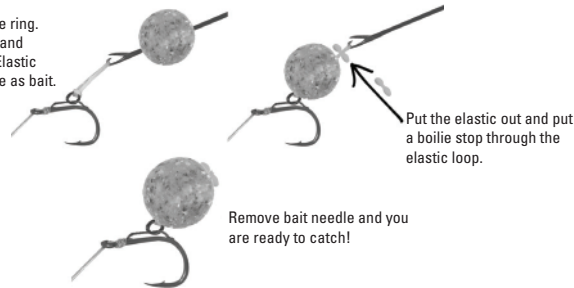

## MULTIRIG SET-UP

**FASTACH BAIT HOLDER CA04-BN**

Steel Fastach with spring for easy attachment of boilies and baits. The spring will drill itself into the boilie and hold it. Fits the new Mustad "D-hooks".  
**Quantity Pcs per pack: 5**

Size 10mm

Real Size

REF. CA04-BN-10-5

Size 15mm

Real Size

REF. CA04-BN-15-5

**BBS BAIT & BOILIE BAND CA05-MX**

Attach elastic band to the ring. Put boilie on bait needle and "grab" the elastic loop. Elastic band should be same size as bait.