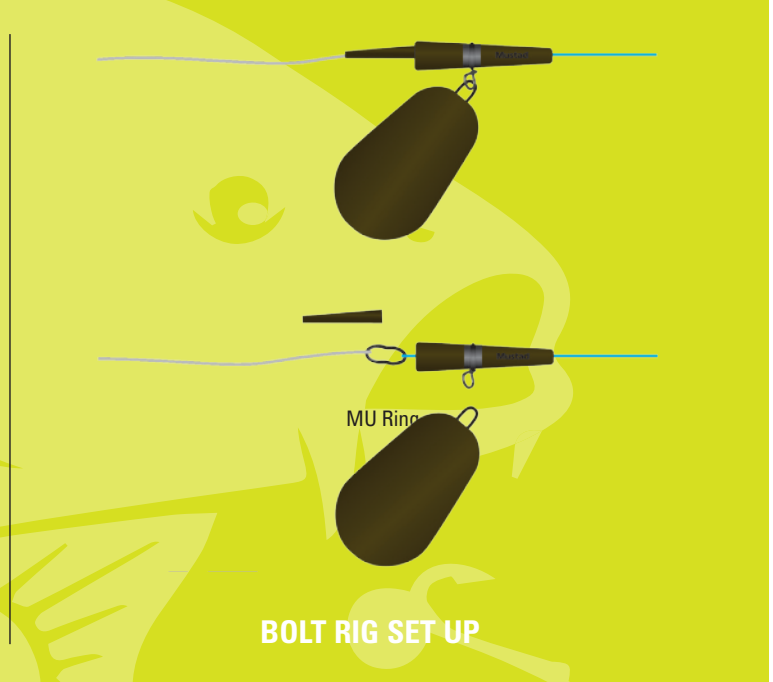

CARP ACCESSORIES

It is with great pleasure that we now introduce a line of innovative accessories for Carp Anglers. Just like the BBS hooks, one of our goals is making fishing as simple and effective as possible. That shows in the new Multi Rig device which can be set-up for both Bolt- and Helicopter Rigs. The Multi Needle both drills and mounts baits in one device. That makes life easier and less complicated in the tackle box.

CA01-BM-7-10 MU-RING

A simple and strong replacement for the traditional swivel. Nothing can brake! Use for bolts rigs connecting mainline and leader. Pull the MURing into the Mustad Multirig device. Size: 7mm.
Quantity Pcs per pack: 10

CA02-BM-8-10 COMPACT SWIVEL

A simple and strong replacement for the traditional swivel. Shorter bit means less pressure and more strength. Fits into Mustad's Multirig tube. Size: 8mm.

Quantity Pcs per pack: 10

CA03-BN-30-5 MULTIRIG

Bolt- and helicopter rig in one genius rig bit which also features Fastach clips for fast rig set-up. Precision made stainless steel rotation device gives a perfect spin in "helicopter" mode. Silicon sleeve is recommended for cover the Fatasch clips.
Quantity Pcs per pack: 5

MULTIRIG SET-UP