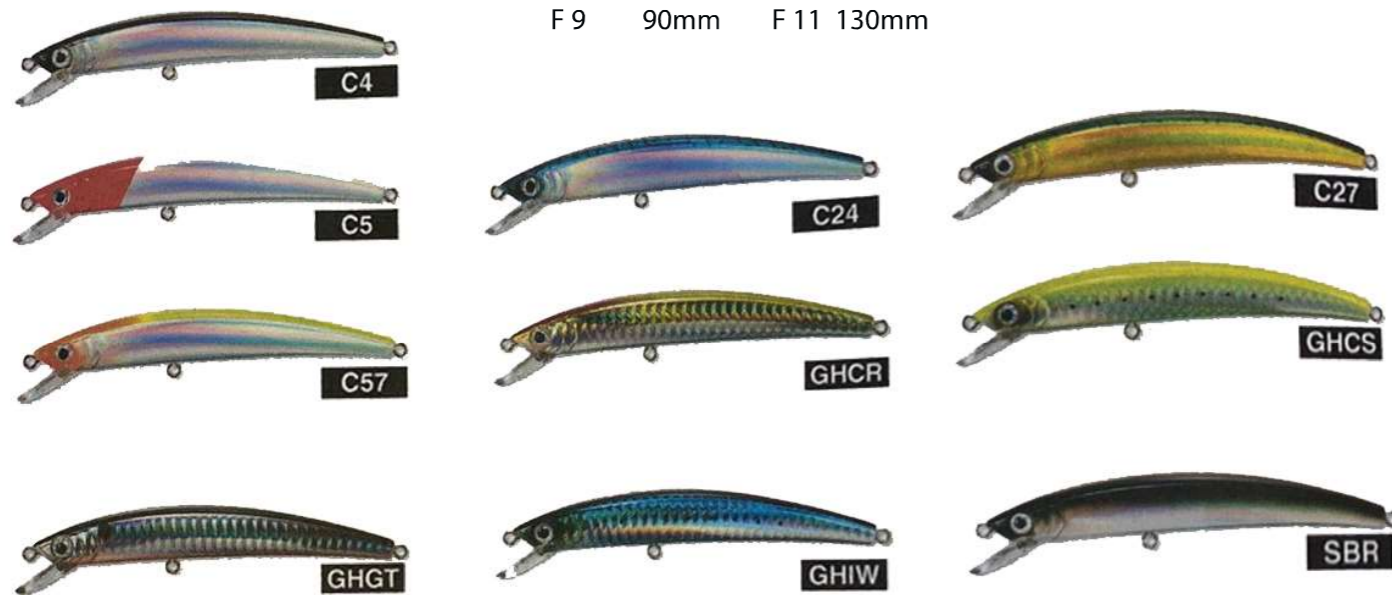

CRYSTAL MINNOW (S)

R 835 70mm F 10 110mm
F 9 90mm F 11 130mm