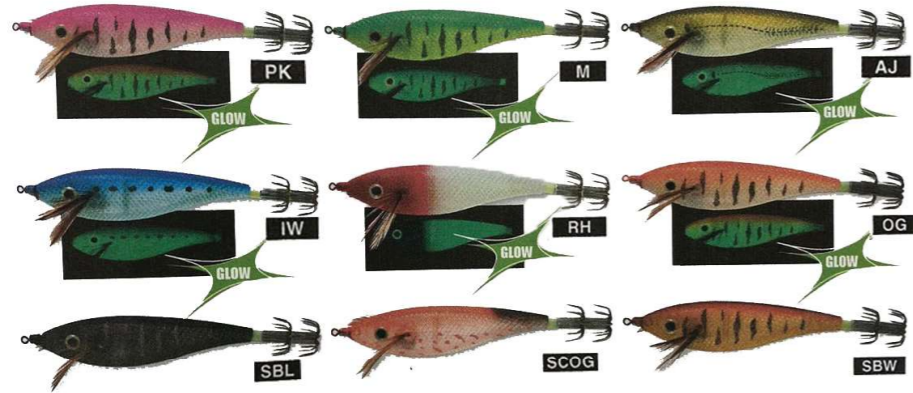

DEPTH

- 0 ft. (0m)
- 1-2ft. (0.3-0.6m)
- 2-3 ft. (0.6-0.9m)

ACTION: Tight Wiggling

SUPER CLOTH
A 339 2,5 ND

NEA XPOMATA

AURIE Q-YAKUSHIMA

R 774	2,0 ND	R 1084	2,5 ND
R 778	1,8 ND	R 1085	3,0 ND

Size	Weight	Sink Rate
#2.5	11g	approx. 3.0sec./m
#3.0	15g	approx. 3.1sec./m
#3.5	19g	approx. 3.2sec./m

MAG CRYSTAL
FLOATING (F)

F 1128	85mm
F 1129	105mm
F 1130	125mm

ULTRAX DX/BAVC

A 1516 S
A 1519 M

The luminous real live eyes increase the attraction to the fish

ULTRA BAIT CLOTH

A 1680 SSS
A 1682 S
A 1684 M

ULTRA BAIT AURORA