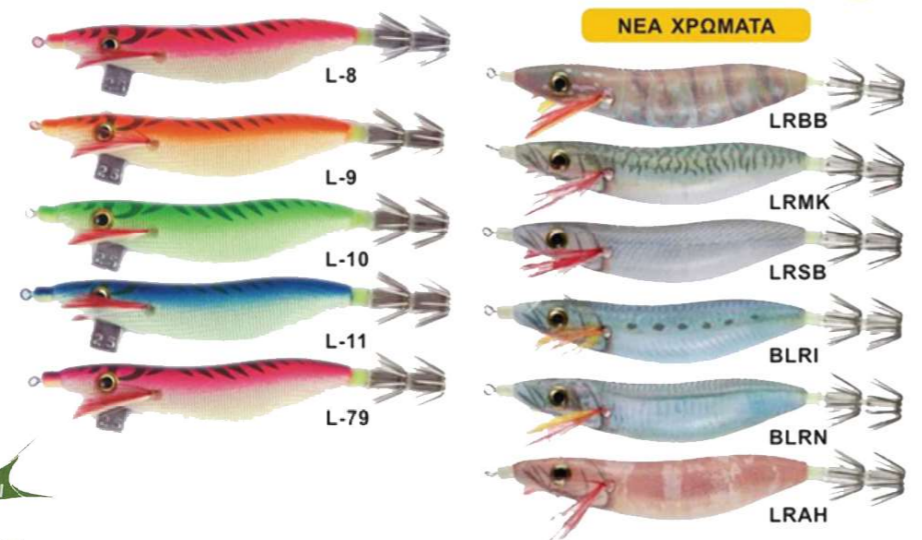

DEPTH

- 0 ft. (0m)
- 1-2ft. (0.3-0.6m)
- 2-3 ft. (0.6-0.9m)

ACTION: Tight Wiggling

SUPER CLOTH
A 339 2,5 ND

NEA XPOMATA

AURIE Q-YAKUSHIMA

R 774	2,0 ND	R 1084	2,5 ND
R 778	1,8 ND	R 1085	3,0 ND

Size	Weight	Sink Rate
#2.5	11g	approx. 3.0sec./m
#3.0	15g	approx. 3.1sec./m
#3.5	19g	approx. 3.2sec./m

MAG CRYSTAL
FLOATING (F)

F 1128	85mm
F 1129	105mm
F 1130	125mm

ULTRAX DX/BAVC

A 1516 S
A 1519 M

The luminous real live eyes increase the attraction to the fish

ULTRA BAIT CLOTH

A 1680 SSS
A 1682 S
A 1684 M

ULTRA BAIT AURORA