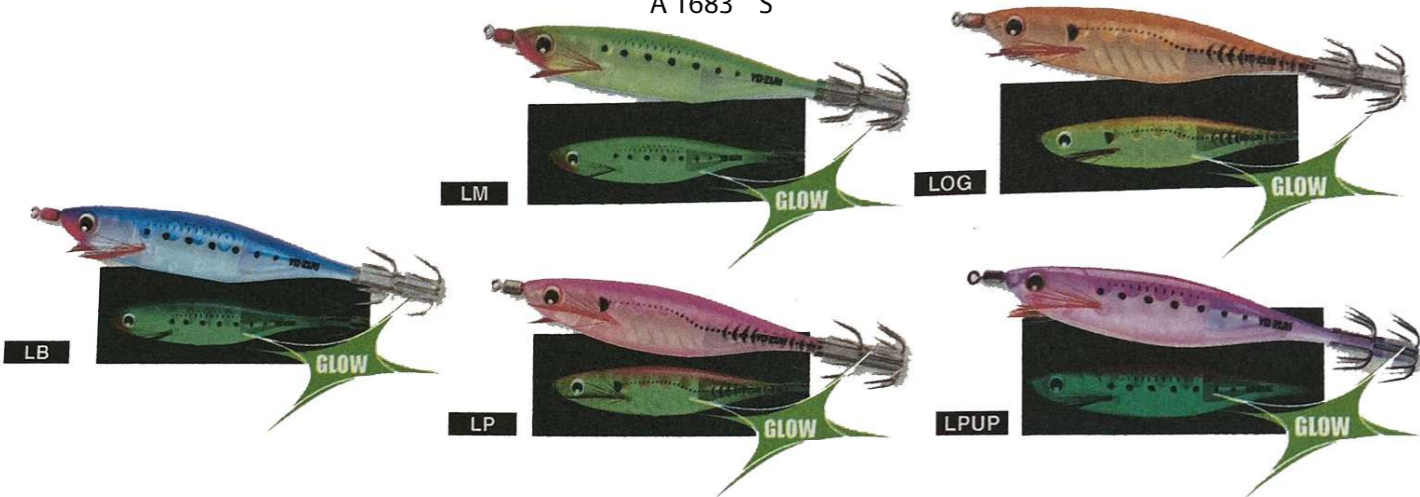

ULTRA BAIT AURORA

A 1681 SSS
A 1683 S