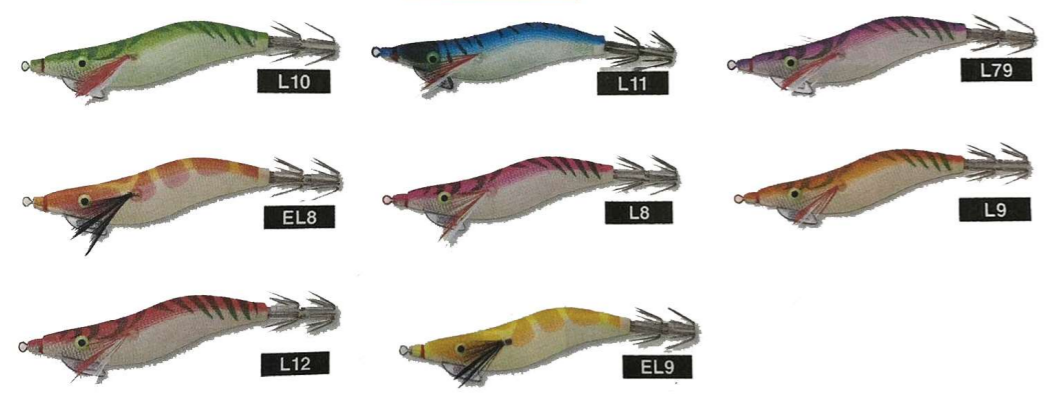

DEPTH

- 0 ft. (0m)
- 1-2ft. (0.3-0.6m)
- 2-3 ft. (0.6-0.9m)

ACTION: Tight Wiggling

SUPER CLOTH
A 339 2,5 ND

NEA XPOMATA

AURIE Q-YAKUSHIMA

R 774	2,0 ND	R 1084	2,5 ND
R 778	1,8 ND	R 1085	3,0 ND

Size	Weight	Sink Rate
#2.5	11g	approx. 3.0sec./m
#3.0	15g	approx. 3.1sec./m
#3.5	19g	approx. 3.2sec./m

MAG CRYSTAL
FLOATING (F)

F 1128	85mm
F 1129	105mm
F 1130	125mm

ULTRAX DX/BAVC

A 1516 S
A 1519 M

The luminous real live eyes increase the attraction to the fish

ULTRA BAIT CLOTH

A 1680 SSS
A 1682 S
A 1684 M

ULTRA BAIT AURORA