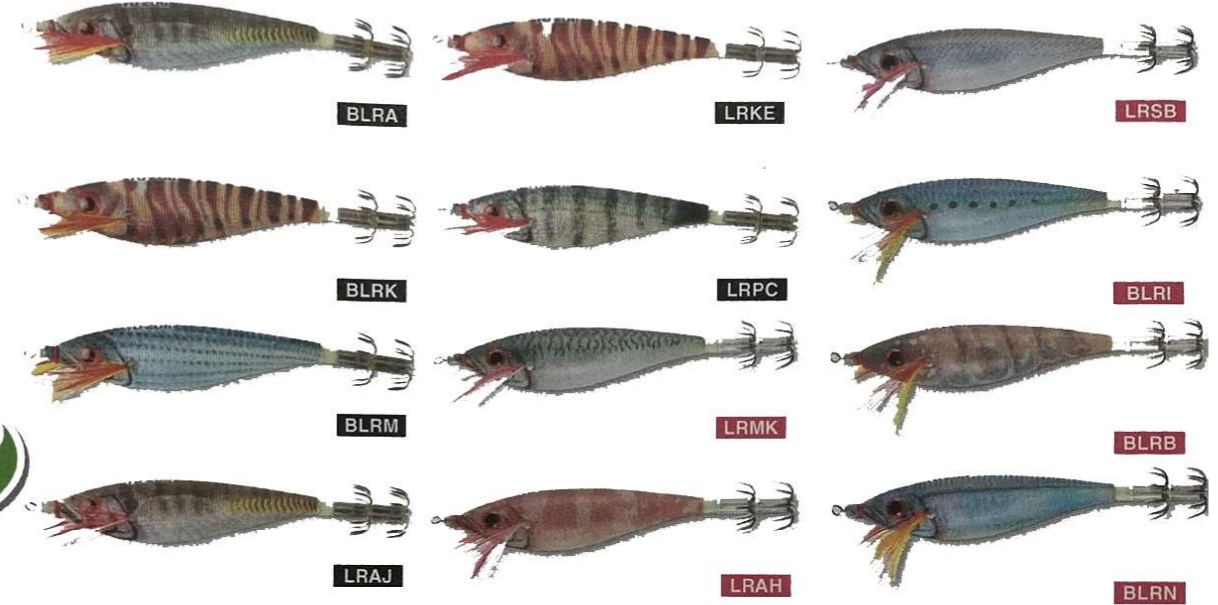

A 1681 SSS
A 1683 S

CL XPΩMA

SQUID JIG ULTRA

A 329 S A 1703 SSS
A 331 M A 327 SS

NATURAL XPΩMA

SQUID JIG ULTRA

A 327 SS A 331 M
A 329 S

**CRYSTAL MINNOW
FLOATING (F)**