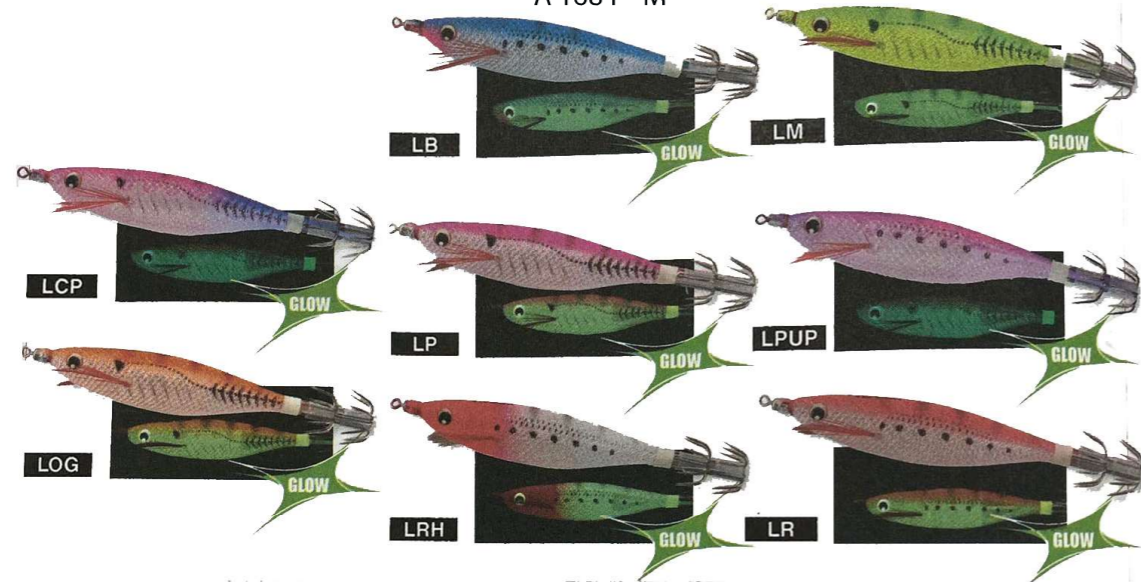

DEPTH

- 0 ft. (0m)
- 1-2ft. (0.3-0.6m)
- 2-3 ft. (0.6-0.9m)

ACTION: Tight Wiggling

SUPER CLOTH
A 339 2,5 ND

NEA XPOMATA

AURIE Q-YAKUSHIMA

R 774	2,0 ND	R 1084	2,5 ND
R 778	1,8 ND	R 1085	3,0 ND

Size	Weight	Sink Rate
#2.5	11g	approx. 3.0sec./m
#3.0	15g	approx. 3.1sec./m
#3.5	19g	approx. 3.2sec./m

MAG CRYSTAL
FLOATING (F)

F 1128	85mm
F 1129	105mm
F 1130	125mm

ULTRAX DX/BAVC

A 1516 S
A 1519 M

The luminous real live eyes increase the attraction to the fish

ULTRA BAIT CLOTH

A 1680 SSS
A 1682 S
A 1684 M

ULTRA BAIT AURORA