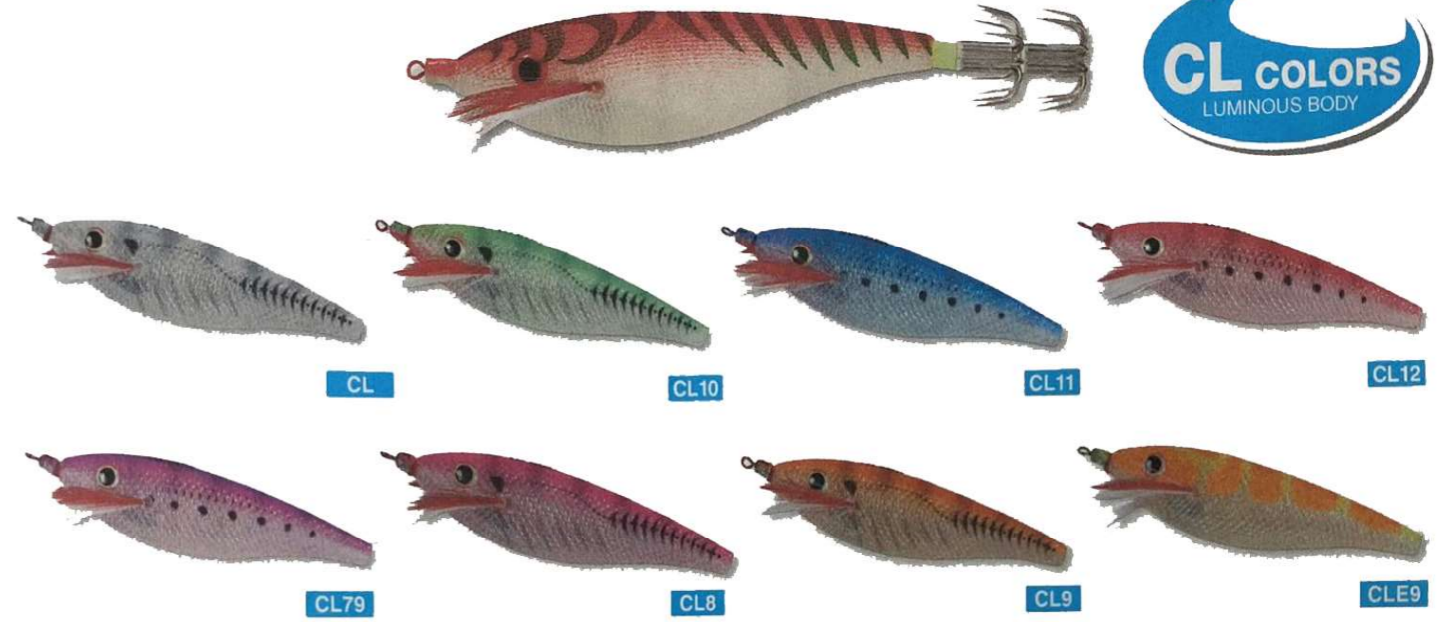

CL XPΩMA

SQUID JIG ULTRA

A 329 S   A 1703 SSS
A 331 M   A 327 SS