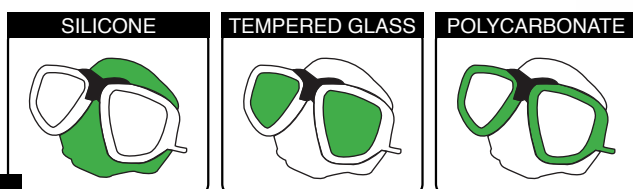

SENIOR

NEPTUN BLACK

COD. CA515N2

imballo standard | standard packing:

12 pezzi/colore

12 pieces/colour

SENIOR

NEW!