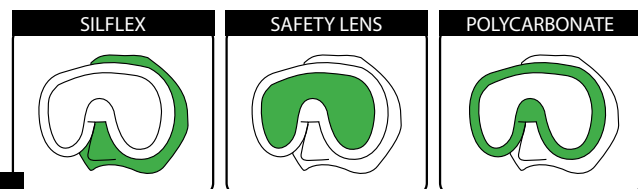

MASCHERE

Masks

salvas

SMILE

COD. CA502S1

imballo standard | standard packing:

12 pezzi/colore

12 pieces/colour

JUNIOR

SPLENDIDO

COD. CA115C1

imballo standard | standard packing:

12 pezzi/colore

12 pieces/colour

MEDIUM

DROP MD

COD. CA530C1

imballo standard | standard packing:

12 pezzi/colore

12 pieces/colour

MEDIUM

VIVA MD

COD. CA530S1

imballo standard | standard packing: