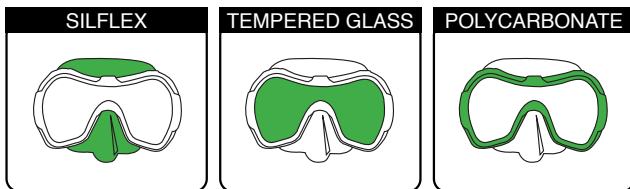

SENIOR

CHANGE NEOLIGHT

COD. CA195X2

imballo standard | standard packing:

12 pezzi/colore

12 pieces/colour

SENIOR

DROP SR

COD. CA535C1

imballo standard | standard packing:

12 pezzi/colore

12 pieces/colour

SENIOR

VIVA SR

COD. CA535S1

imballo standard | standard packing: