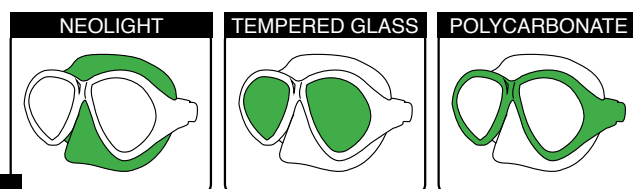

SENIOR

CHANGE NEOLIGHT

COD. CA195X2

imballo standard | standard packing:

12 pezzi/colore

12 pieces/colour

SENIOR

DROP SR

COD. CA535C1

imballo standard | standard packing:

12 pezzi/colore

12 pieces/colour

SENIOR

VIVA SR

COD. CA535S1

imballo standard | standard packing: