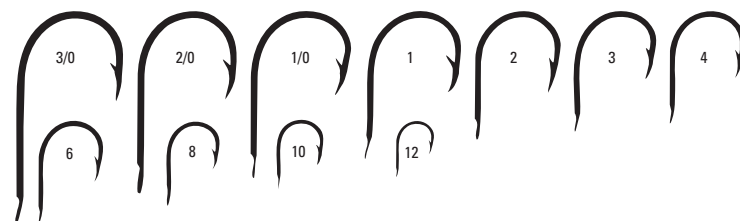

REF. 277E-GL
Pack Code Size
C10 4,6,8,10,12
314 4,6,8,10,12

REF. 277E-NI
Pack Code Size
C10 6,8,10,12
314 2,4,6,8,10

286B MUSTAD MATCH HOOK, ROACH HOOK

REF. 286B-BR
Pack Code Size
C10 1,2,4,6,8,
10,12
336 3/0,2/0,
1/0
314 1,2,4,6,
8,10,12

REF. 286B-GL
Pack Code Size
C10 2,4,6,8,
10,12
314 1,2,4,6,
8,10,12

MUSTAD BLOODWORM HOOK 313

REF. 313-BU
Pack Code Size
C10 10,12,14,
16,18

REF. 313-RD
Pack Code Size
C10 10,12,14,
16,18

MUSTAD LIMERICK HOOK 406-GL