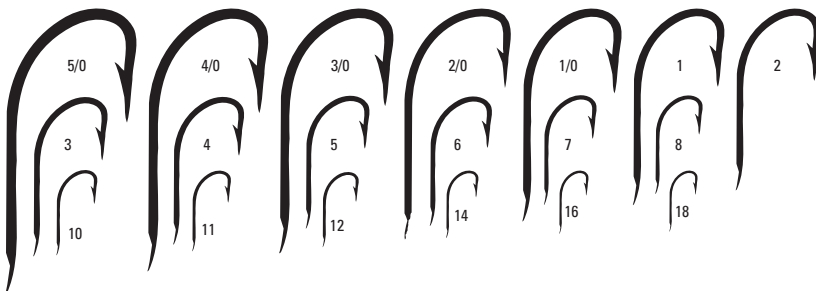

MUSTAD CRYSTAL HOOK 515

REF. 515-BR
Pack Code Size
C10 2,4,6,8,10,
12,14,16
314 1,2,3,4,5,6,
7,8,10,12,
14,16

REF. 515-NI
Pack Code Size
C10 1,2,3,4,5,
6,7,8,10
336 5/0,4/0,3/0,
2/0,1/0
314 1,2,3,4,5,6,
7,8,9,10,11,
12,14,16,18

MUSTAD CRYSTAL HOOK 515A-BR

REF. 515A-BR
Pack Code Size
314 4,6,8,10,12,14