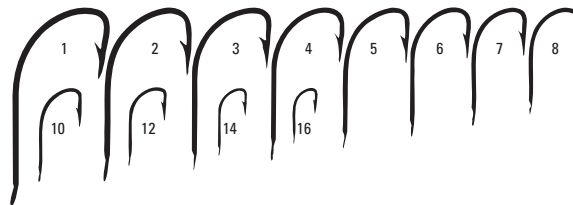

275 MUSTAD CRYSTAL HOOK

REF. 275-BM
Pack Code Size
314 3,4,5,6,
8,10

REF. 275-GL
Pack Code Size
C10 2,4,6,8,10,
12,14,16
314 4,6,8,10,12