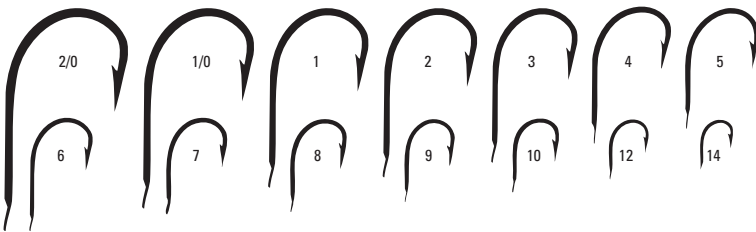

REF. 277E-GL
Pack Code Size
C10 4,6,8,10,12
314 4,6,8,10,12

REF. 277E-NI
Pack Code Size
C10 6,8,10,12
314 2,4,6,8,10

286B MUSTAD MATCH HOOK, ROACH HOOK

REF. 286B-BR
Pack Code Size
C10 1,2,4,6,8,
10,12
336 3/0,2/0,
1/0
314 1,2,4,6,
8,10,12

REF. 286B-GL
Pack Code Size
C10 2,4,6,8,
10,12
314 1,2,4,6,
8,10,12

MUSTAD BLOODWORM HOOK 313

REF. 313-BU
Pack Code Size
C10 10,12,14,
16,18

REF. 313-RD
Pack Code Size
C10 10,12,14,
16,18

MUSTAD LIMERICK HOOK 406-GL

REF. 406-GL
Pack Code Size
C10 6,8,10,12,14

MUSTAD LIMERICK HOOK 496-BU

REF. 496-BU
Pack Code Size
C07 2/0,1/0
C10 1,2,3,4,5,6,7,8,10,12
336 2/0, 1/0
314 1,2,3,4,5,6,7,8,9,10,12,14

MUSTAD LIMERICK HOOK 505-BR