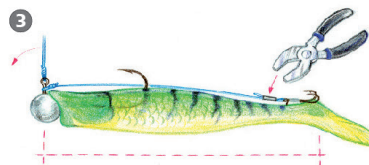

Weedless, Treble, Ringed, Bronzed Finish.

LR-3674BLN MUSTAD LURE RYDER HOOK

REF. LR-3674BLN
Pack Code Size
T06 2/0,1/0,1,2, 4,6,8

Tie Thor Fluorocarbon monofilament to the jig hook shank, close to the eye. Then mount the hook with a single sleeve, Mustad ref. 77260. Using the sleeve makes it easier to adjust the leader length and then position the Lure Ryder properly. Hook the Lure Ryder on the soft plastic lure and you are ready to fish! The Lure Ryder is very light and doesn't interfere with the movement of the soft plastic lure tails, but is dramatically increasing your catches!