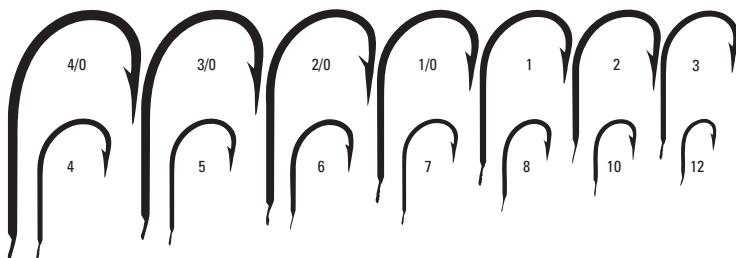

REF. 277E-GL
Pack Code Size
C10 4,6,8,10,12
314 4,6,8,10,12

REF. 277E-NI
Pack Code Size
C10 6,8,10,12
314 2,4,6,8,10

286B MUSTAD MATCH HOOK, ROACH HOOK

REF. 286B-BR
Pack Code Size
C10 1,2,4,6,8,
10,12
336 3/0,2/0,
1/0
314 1,2,4,6,
8,10,12

REF. 286B-GL
Pack Code Size
C10 2,4,6,8,
10,12
314 1,2,4,6,
8,10,12

MUSTAD BLOODWORM HOOK 313

REF. 313-BU
Pack Code Size
C10 10,12,14,
16,18

REF. 313-RD
Pack Code Size
C10 10,12,14,
16,18

MUSTAD LIMERICK HOOK 406-GL

REF. 406-GL
Pack Code Size
C10 6,8,10,12,14

MUSTAD LIMERICK HOOK 496-BU

REF. 496-BU
Pack Code Size
C07 2/0,1/0
C10 1,2,3,4,5,6,7,8,10,12
336 2/0, 1/0
314 1,2,3,4,5,6,7,8,9,10,12,14

MUSTAD LIMERICK HOOK 505-BR