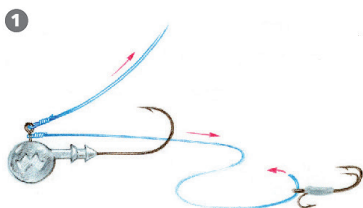

Weedless, Treble, Ringed, Bronzed Finish.

LR-3674BLN MUSTAD LURE RYDER HOOK

REF. LR-3674BLN
Pack Code Size
T06 2/0,1/0,1,2, 4,6,8

Tie Thor Fluorocarbon monofilament to the jig hook shank, close to the eye. Then mount the hook with a single sleeve, Mustad ref. 77260. Using the sleeve makes it easier to adjust the leader length and then position the Lure Ryder properly. Hook the Lure Ryder on the soft plastic lure and you are ready to fish! The Lure Ryder is very light and doesn't interfere with the movement of the soft plastic lure tails, but is dramatically increasing your catches!