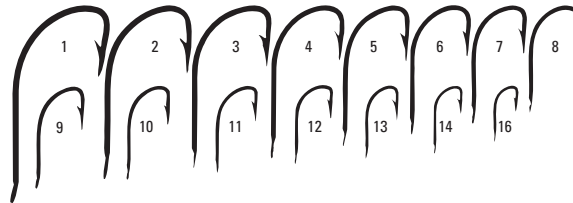

REF. 264-GL
Pack Code Size
C10 2,4,6,8,10,
12,14
314 2,4,6,8,10,
12,14

270C-NI MUSTAD CRYSTAL HOOK

REF. 270C-NI
Pack Code Size
C10 6,8,10,12,14

225N-NI MUSTAD CRYSTAL HOOK

REF. 225N-NI
Pack Code Size
C10 4,6,8,10,12,14
314 1,2,3,4,5,6,7,8,9,10,
11,12,13,14,16