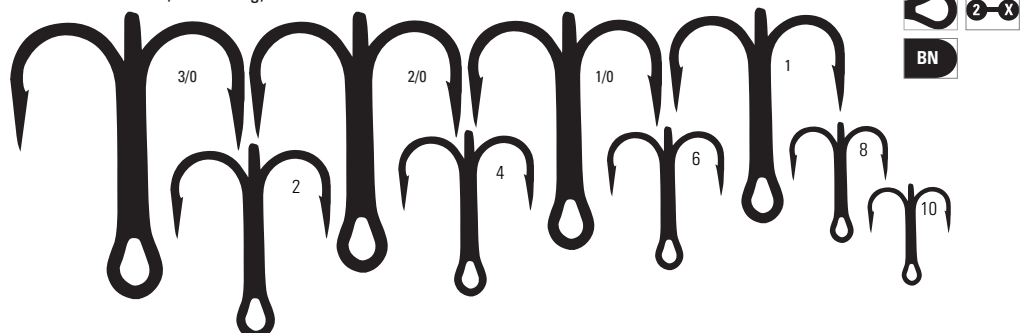

MUSTAD ROUND BEND 2 EXTRA STRONG 71893-BN

Round Bend treble, 2X Strong, Black Nickel Finish & Durasteel Finish.