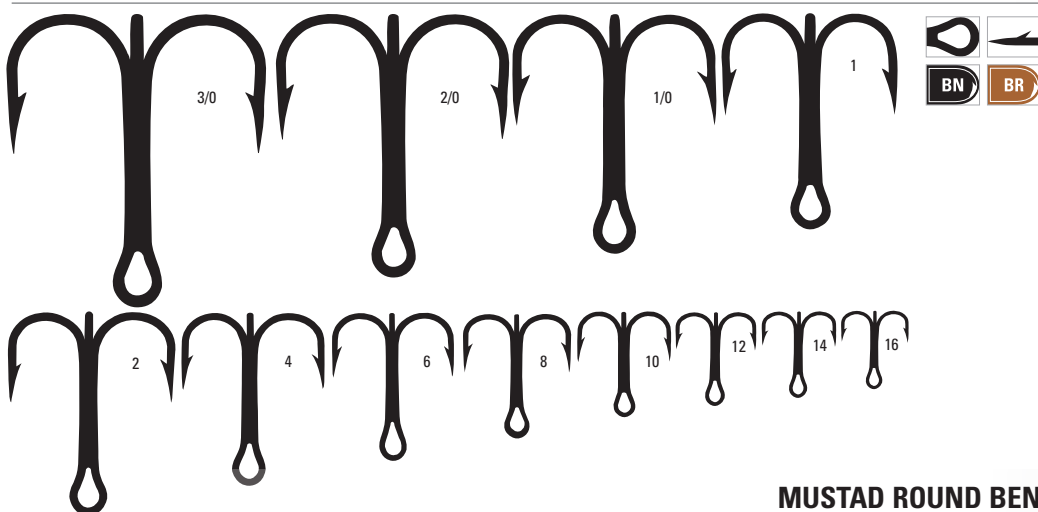

MUSTAD ROUND TREBLE HOOK 35647