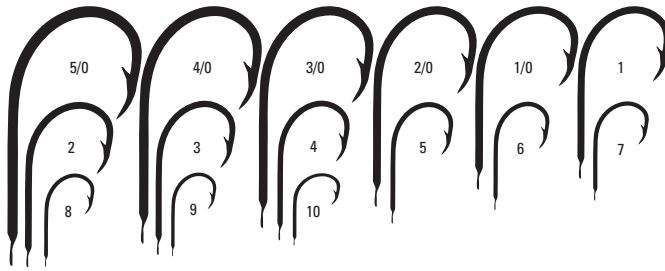

MUSTAD CRYSTAL HOOK 515A-BR

REF. 515A-BR
Pack Code Size
314 4,6,8,10,12,14

530 MUSTAD ROUND HOOK

REF. 530-BR

Pack Code Size
 C10 1,2,4,6,8,10
 336 5/0,4/0,3/0,
 2/0,1/0
 314 1,2,3,4,5,6,
 8,10

REF. 530-DT

Pack Code Size
 336 3/0, 2/0,1/0
 314 1,2,3,4,5,6,
 7,8,9,10

533-BN MUSTAD ROUND HOOK

REF. 533-BN

Pack Code Size
 C07 3/0,2/0,1/0
 C10 1,2
 336 3/0,2/0,1/0
 314 1,2

1665-BR MUSTAD BEST KIRBY HOOK

REF. 1665-BR

Pack Code Size
 C10 2,4,6,8,10,12,14

3103-DT MUSTAD LIMERICK HOOK