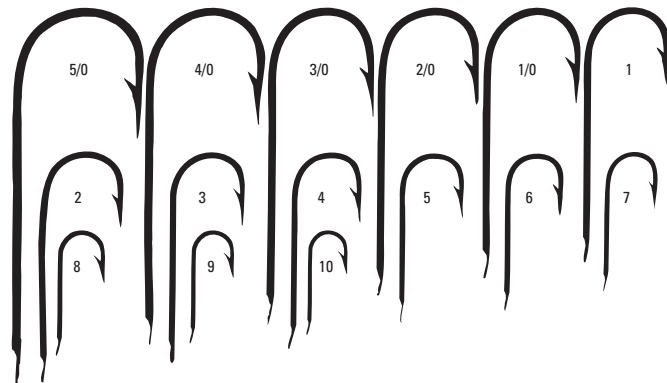

1251 MUSTAD ROUND KENDAL HOOK

REF. 1251-DT
Pack Code Size
116 5/0,4/0,3/0,
2/0,1/0

REF. 1251-NI
Pack Code Size
116 1/0,1,2,3,4,5,
6,7,8,9,10

1252 MUSTAD ROUND KENDAL HOOK

REF. 1252-DT
Pack Code Size
116 2,3,4,5,6

REF. 1252-NI
Pack Code Size
116 1/0,1,2,3,4,5,
6,7,8