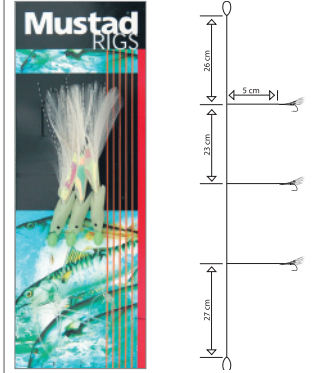

3 HOOKS COLORED COD FEATHER TRACE T12 SIZE 6/0

6 HOOKS WHITE COD FEATHER TRACE T13 SIZE 6/0

**3 HOOKS WHITE COD
FEATHER TRACE
T14 SIZE 6/0**

**MINI DAY GLO RIG
T16
SIZE 4**

**HOKKAI TEMPTER RIG, WHITE
T17
SIZE 3/0**