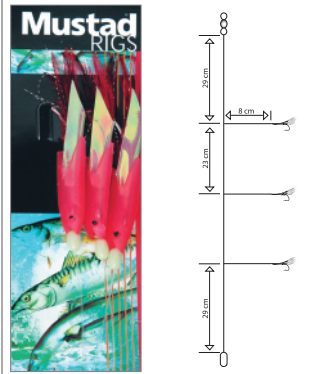

**4 HOOKS SHRIMP BAIT RIG
T18A
SIZE 4**