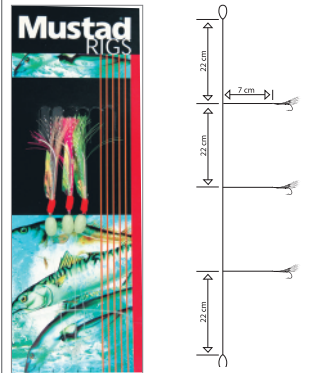

**5 HOOKS SHRIMP BAIT RIG
T18
SIZE 4**

**4 HOOKS SHRIMP BAIT RIG
T18A
SIZE 4**

**4 HOOKS SEALITE TRACE
T19
SIZE 3/0**

**3 HOOKS FLASH-A-BOO
T28
SIZE 1**

**URETHANE WING SABIKI
T30
SIZE 2/0**

**RAINBOW WING SABIKI
T31
SIZE 2/0**