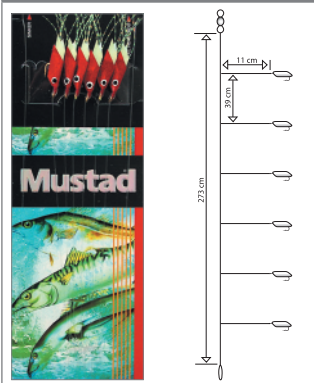

FEATHER RIG
T82
SIZE 2, 4, 6

FLASH-A-BOO
T83
SIZE 4, 6

TEASER RIG
T84
SIZE 4

NIPPON URETHANE RIG
T85
SIZE 4, 6

FLASHER RAINBOW RIG
T86
SIZE 4

MINI SHRIMPS RIG
T87
SIZE 6

FISHSKIN RIG
T88
SIZE 6

BAIT CATCHER
T89
SIZE 6, 8, 12

MICROKILLER RIG
T90
SIZE 6

PISCATOR X-WHITE
T91
SIZE 4, 6

PISCATOR X-GREEN
T92
SIZE 4, 6

PISCATOR X-RED
T93
SIZE 4, 6

DAYLIGHT MACKEREL RIG
T95
SIZE 2/0

LONG RANGE ONE HOOK RIG
T43
SIZE 3/0

- A streamlined drag efficient rig to give maximum casting distance with a variety of baits
- Its simple design minimises the chance of the hook trace tangling even when fishing in heavy surf conditions
- Gives good bait presentation in all sea conditions with good bite indication
- Hook size 3/0

THREE HOOK FLAPPER RIG
T45
SIZE 1

- The mainstay rig of UK shore angling
- Catches a wide variety of fish at close to medium range
- Presents three baits very close together maximising the scent trail
- This rig can get you bites when all others fail
- Hook size 1