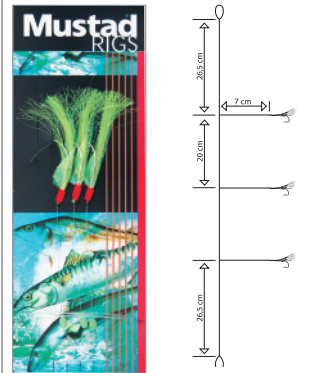

**5 HOOKS SHRIMP BAIT RIG
T18
SIZE 4**

**4 HOOKS SHRIMP BAIT RIG
T18A
SIZE 4**

**4 HOOKS SEALITE TRACE
T19
SIZE 3/0**

**3 HOOKS FLASH-A-BOO
T28
SIZE 1**

**URETHANE WING SABIKI
T30
SIZE 2/0**

**RAINBOW WING SABIKI
T31
SIZE 2/0**