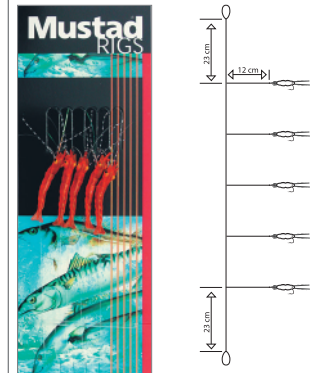

**5 HOOKS SHRIMP BAIT RIG
T18
SIZE 4**

**4 HOOKS SHRIMP BAIT RIG
T18A
SIZE 4**

**4 HOOKS SEALITE TRACE
T19
SIZE 3/0**

**3 HOOKS FLASH-A-BOO
T28
SIZE 1**

**URETHANE WING SABIKI
T30
SIZE 2/0**

**RAINBOW WING SABIKI
T31
SIZE 2/0**

**3 HOOK EEL RIG
T38
SIZE 2/0**

**ORANGE SHRIMP RIG
T51
SIZE 2, 8**

LUMINOUS SHRIMP RIG
T52
SIZE 2, 8

SILVER FLASHER
T53
SIZE 3/0

RED FLASHER
T55
SIZE 3/0

RED/YELLOW POLLACK AND MACKEREL TRACES
T57 SIZE 1/0, 3/0