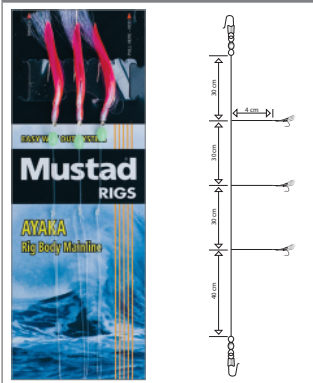

MICROKILLER RIG
T90
SIZE 6

PISCATOR X-WHITE
T91
SIZE 4, 6

PISCATOR X-GREEN
T92
SIZE 4, 6

PISCATOR X-RED
T93
SIZE 4, 6

DAYLIGHT MACKEREL RIG
T95
SIZE 2/0

LONG RANGE ONE HOOK RIG
T43
SIZE 3/0

- A streamlined drag efficient rig to give maximum casting distance with a variety of baits
- Its simple design minimises the chance of the hook trace tangling even when fishing in heavy surf conditions
- Gives good bait presentation in all sea conditions with good bite indication
- Hook size 3/0

THREE HOOK FLAPPER RIG
T45
SIZE 1

- The mainstay rig of UK shore angling
- Catches a wide variety of fish at close to medium range
- Presents three baits very close together maximising the scent trail
- This rig can get you bites when all others fail
- Hook size 1