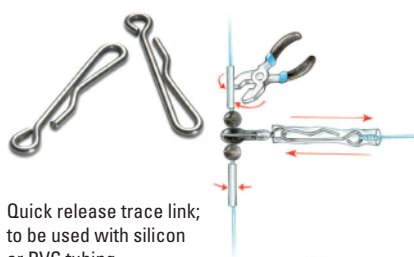

Sinker quick link WITH bait clip, the quickest lead release link with the added function of a bait clip.

Size	Pack code	Pcs. per bag
L	N10	10

MUSTAD LEAD QUICK LINK WITH BAIT CLIP

REF. No.: 9955

Quick release trace link; to be used with silicon or PVC tubing.