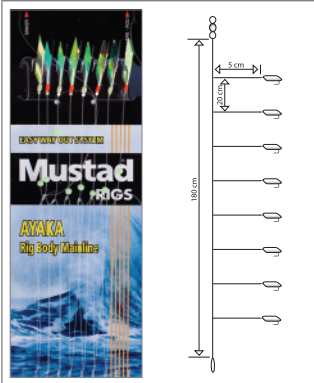

FEATHER RIG
T82
SIZE 2, 4, 6

FLASH-A-BOO
T83
SIZE 4, 6

TEASER RIG
T84
SIZE 4

NIPPON URETHANE RIG
T85
SIZE 4, 6

FLASHER RAINBOW RIG
T86
SIZE 4

MINI SHRIMPS RIG
T87
SIZE 6

FISHSKIN RIG
T88
SIZE 6

BAIT CATCHER
T89
SIZE 6, 8, 12

MICROKILLER RIG
T90
SIZE 6

PISCATOR X-WHITE
T91
SIZE 4, 6

PISCATOR X-GREEN
T92
SIZE 4, 6

PISCATOR X-RED
T93
SIZE 4, 6

DAYLIGHT MACKEREL RIG
T95
SIZE 2/0

LONG RANGE ONE HOOK RIG
T43
SIZE 3/0

- A streamlined drag efficient rig to give maximum casting distance with a variety of baits
- Its simple design minimises the chance of the hook trace tangling even when fishing in heavy surf conditions
- Gives good bait presentation in all sea conditions with good bite indication
- Hook size 3/0