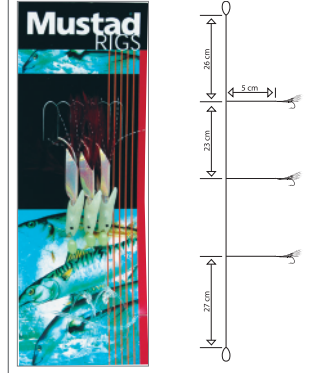

**HOKKAI TEMPTER RIG, WHITE
T17E
SIZE 6/0**

**HOKKAI TEMPTER RIG, RED
T17A
SIZE 3/0**