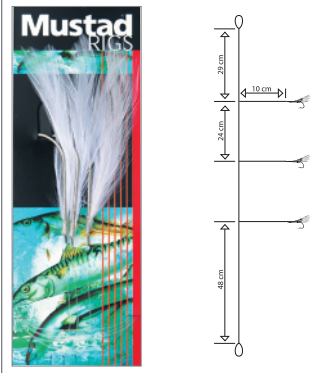

**HOKKAI TEMPTER RIG,
WHITE
T17B SIZE 6/0**