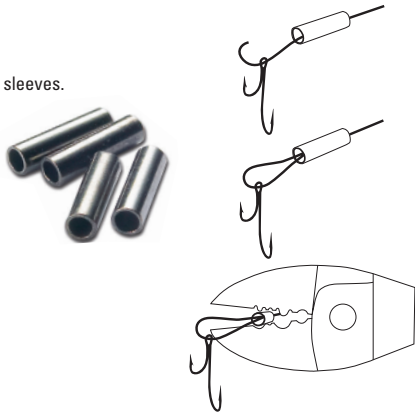

TWO HOOK CLIPPED UP RIG
T48
SIZE 1

- A general purpose rig ideal for medium and long range fishing
- Presents two baits close together to give a compact bait scent trail for searching fish to find and follow
- Popular with competition anglers
- Use with a 5 to 6 oz grip lead
- Hook size 1

PULLEY RIG
T49
SIZE 3/0

- Designed using the pulley effect to lift the lead off rough ground to minimise snagging during a take
- An excellent choice for all rough ground fishing
- Best fished with a plain lead casting into rocks, but fishes equally well to a release wire lead in broken ground
- Hook size 3/0

COD PENNEL RIG
T50
SIZE 3/0

- Uses two hooks close together on the hook trace
- The second top hook catches the fish that might otherwise be missed when using only one hook
- This rig is used over medium or maximum range
- Good for hitting early bites
- Hook size 3/0

Single Barrel Sleeves Crimping Instructions

Pass the wire through the sleeve and the hook/lure eye.

Pass the wire back through the sleeve to create a loop.

Adjust the wires next to each other inside the sleeve.