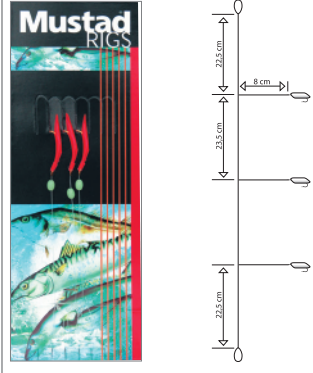

3 HOOKS COLORED COD FEATHER TRACE T12 SIZE 6/0

6 HOOKS WHITE COD FEATHER TRACE T13 SIZE 6/0

**3 HOOKS WHITE COD
FEATHER TRACE
T14 SIZE 6/0**

**MINI DAY GLO RIG
T16
SIZE 4**

**HOKKAI TEMPTER RIG, WHITE
T17
SIZE 3/0**