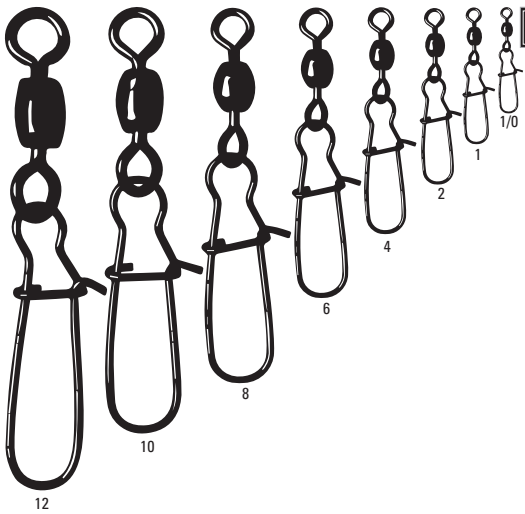

CRANE SWIVEL WITH NICE SNAP (SANXUI STYLE) MA034-BN

BN

Size	1/0	1	2	4	6	8	10	12
B/S / Lbs	154	110	110	77	51	51	44	33
B/S Kg	70	50	50	35	23	23	20	15
Pack Code	C6	C6	C10	C10	C10	C10	C10	C10

ROLLING SWIVEL ROUND EYE MA035-BN

BN

Size	2	4	6	8	10	12	14
B/S / Lbs	185	132	103	95	70	51	33
B/S Kg	75	60	47	43	32	23	15
Pack Code	C10	C10	C10	C10	C10	C10	C10

ROLLING SWIVEL ROUND EYE WITH HOOK SNAP MA036-BN