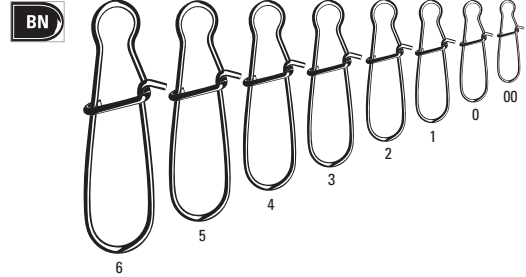

ROLLING SWIVEL WITH DIAMOND EYE MA025-BN

BN

Size	4	6	8	10	12	14
B/S / Lbs	143	117	105	69	49	40
B/S Kg	65	53	47	31	22	18
Pack Code	C10	C10	C10	C10	C10	C10

The innovative new Rolling Swivel with Diamond Eye allows the knot to stay properly centered for true and efficient rotation.

ROLLING SWIVEL WITH DIAMOND EYE & J-SNAP MA026-BN

BN

Size	4	6	8	10	12	14
B/S / Lbs	143	117	105	69	49	40
B/S Kg	65	53	47	31	22	18
Pack Code	C10	C10	C10	C10	C10	C10

MA027-BN HIGH-SPEED MULTI LINK SWIVEL

	Size	4	6	8	10	12	14
	B/S / Lbs	130	106	93	69	44	44
	B/S Kg	59	48	42	31	20	20
	Pack Code	C10	C10	C10	C10	C10	C10

MA028-BN DUO LOCK SNAP

	Size	6	5	4	3	2	1	0	0.0
	B/S / Lbs	242	194	170	146	121	88	58	44
	B/S Kg	110	88	77	66	55	40	26	20
	Pack Code	C10	C10	C10	C10	C10	C10	C10	C10

MA029-BN BALL BEARING SWIVEL WITH WELDED RING