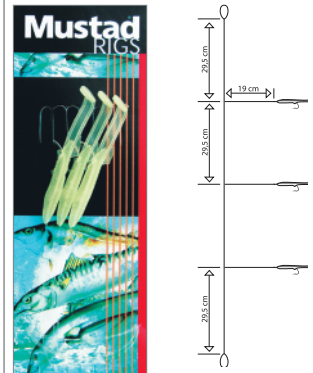

**5 HOOKS SHRIMP BAIT RIG
T18
SIZE 4**

**4 HOOKS SHRIMP BAIT RIG
T18A
SIZE 4**

**4 HOOKS SEALITE TRACE
T19
SIZE 3/0**

**3 HOOKS FLASH-A-BOO
T28
SIZE 1**

**URETHANE WING SABIKI
T30
SIZE 2/0**

**RAINBOW WING SABIKI
T31
SIZE 2/0**

**3 HOOK EEL RIG
T38
SIZE 2/0**

**ORANGE SHRIMP RIG
T51
SIZE 2, 8**

LUMINOUS SHRIMP RIG
T52
SIZE 2, 8

SILVER FLASHER
T53
SIZE 3/0

RED FLASHER
T55
SIZE 3/0

RED/YELLOW POLLACK AND MACKEREL TRACES
T57 SIZE 1/0, 3/0