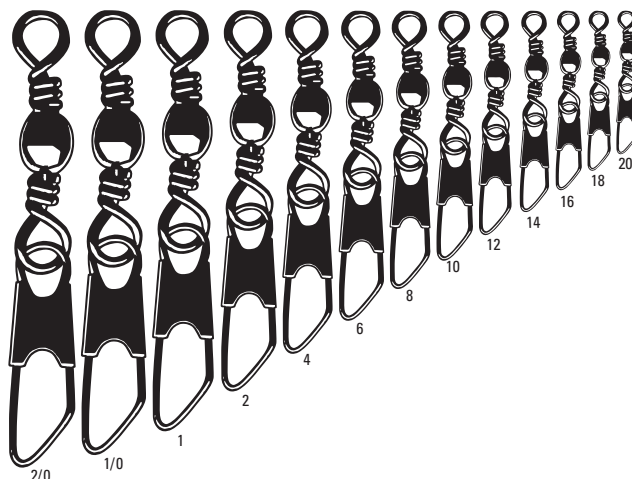

MA022-BN BARREL WITH SAFETY SNAP

	Size	2/0	1/0	1	2	4	6	8	10	12	14	16	18	20
	B/S / Lbs	66	66	44	U	31	31	22	16	16	16	16	12	12
	B/S Kg	30	30	20	20	14	14	10	7	7	7	7	5.5	5.5
	Pack Code	C6	C6	C10	C10	C10	C10	C10	C10	C10	C10	C10	C10	C10