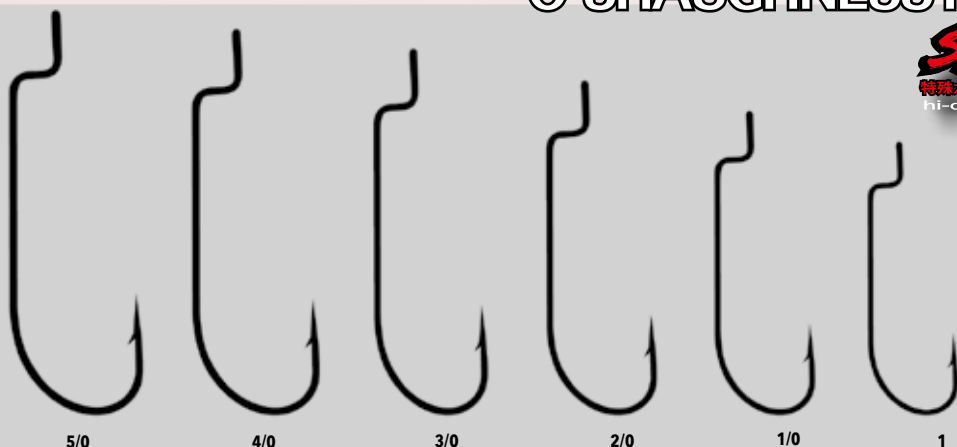

CAROLINA WORM

STRAIGHT, FORGED, RINGED.
COLOUR: BLACK-NICKELED.

CODE	SIZE	PCS / BAG	EUR
7951600/4	4/0	6	
7951600/3	3/0	8	
7951600/2	2/0	9	
7951600/1	1/0	10	
7951601	1	10	
7951602	2	10	

O'SHAUGHNESSY WORM RINGED

STRAIGHT, RINGED.
COLOUR: BLACK-NICKELED.

CODE	SIZE	PCS / BAG	EUR
7953500/5	5/0	6	
7953500/4	4/0	7	
7953500/3	3/0	8	
7953500/2	2/0	9	
7953500/1	1/0	10	
7953500	1	10	

WACKY WORM

SPINN HOOKS
 特殊カーボン釣リフック
 hi-carbon steel **WACKY WORM**