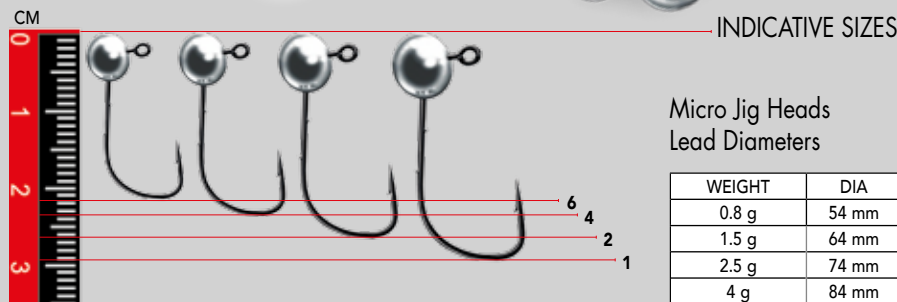

MICRO ミクロ JIG HEADS ジグヘッド

Micro Jig Heads
Lead Diameters

WEIGHT	DIA
0.8 g	54 mm
1.5 g	64 mm
2.5 g	74 mm
4 g	84 mm

Micro Jig Heads - 0.8 g - Blister x 3 pcs

CODE	HOOK #	EUR
NM90100804	4	
NM90100806	6	

Micro Jig Heads - 1.5 g - Blister x 3 pcs

CODE	HOOK #	EUR
NM90101501	1	
NM90101502	2	
NM90101504	4	
NM90101506	6	

Micro Jig Heads - 2.5 g - Blister x 3 pcs

CODE	HOOK #	EUR
NM90102501	1	
NM90102502	2	
NM90102504	4	
NM90102506	6	

Micro Jig Heads - 4 g - Blister x 3 pcs

CODE	HOOK #	EUR
NM90104001	1	
NM90104002	2	
NM90104004	4	
NM90104006	6