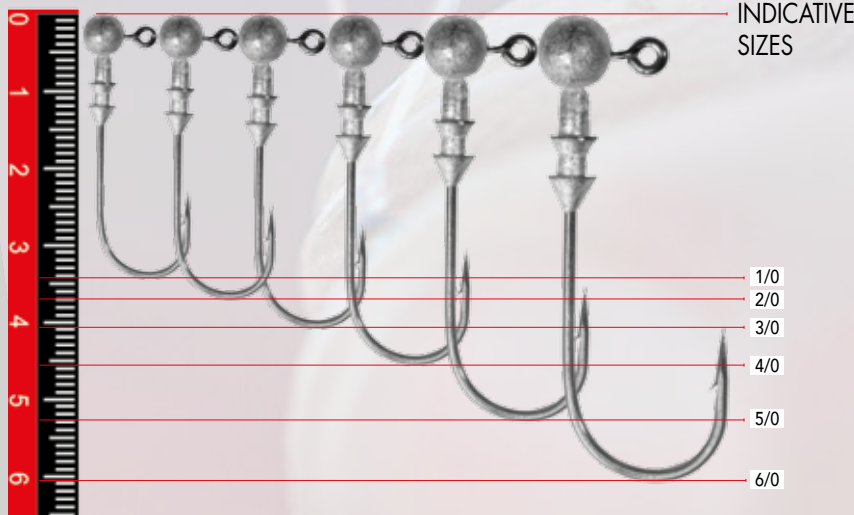

ROUND 丸 JIG HEADS ジグヘッド

NOMURA JIG HEADS
Specifically conceived to enhance
the efficiency of our soft lures.

WEIGHT	DIA
5 g	76 mm
7.5 g	80 mm
10 g	106 mm
12 g	116 mm
15 g	126 mm
20 g	140 mm
25 g	150 mm

Jig Heads - Lead Diameters

CODE	HOOK #	WEIGHT	PCS	EUR
NM90005010	1/0	5	3	
NM90005020	2/0	5	3	
NM90005030	3/0	5	3	
NM90005040	4/0	5	3	
NM90005050	5/0	5	3	
NM90005060	6/0	5	3	
NM90007010	1/0	7.5	3	
NM90007020	2/0	7.5	3	
NM90007030	3/0	7.5	3	
NM90007040	4/0	7.5	3	
NM90007050	5/0	7.5	3	
NM90007060	6/0	7.5	3	
NM90010010	1/0	10	3	
NM90010020	2/0	10	3	
NM90010030	3/0	10	3	
NM90010040	4/0	10	3	
NM90010050	5/0	10	3	
NM90010060	6/0	10	3	
NM90012010	1/0	12	3	
NM90012020	2/0	12	3	
NM90012030	3/0	12	3	
NM90012040	4/0	12	3	
NM90012050	5/0	12	3	
NM90012060	6/0	12	3	
NM90015010	1/0	15	3	
NM90015020	2/0	15	3	
NM90015030	3/0	15	3	
NM90015040	4/0	15	3	
NM90015050	5/0	15	3	
NM90015060	6/0	15	3	
NM90020010	1/0	20	3	
NM90020020	2/0	20	3	
NM90020030	3/0	20	3	
NM90020040	4/0	20	3	
NM90020050	5/0	20	3	
NM90020060	6/0	20	3	
NM90025020	2/0	25	3	
NM90025030	3/0	25	3	
NM90025040	4/0	25	3	
NM90025050	5/0	25	3	
NM90025060	6/0	25	3	

JIG HEADS